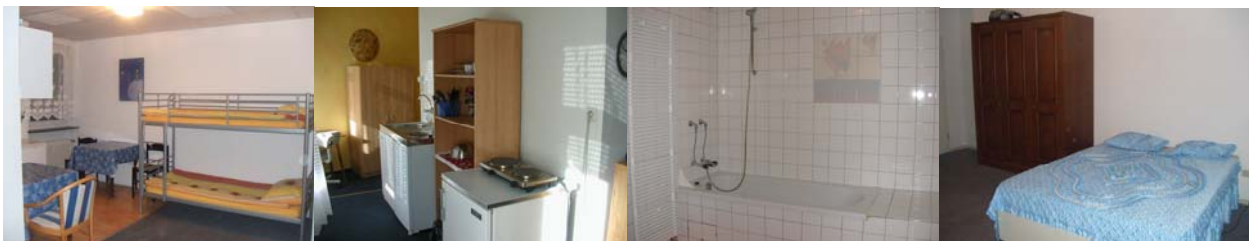

Apartments „Am Rathaus“, Category I

These are 1 and 2 room apartments (about 30 to 40 sq. meters) with an ample kitchen-corner, a large bathroom and shower. The apartments are completely furnished and the kitchen fully equipped. Bed linens are provided, but you are responsible for your own towels. The apartments are in the downtown area of Heidelberg-Rohrbach. The tram stop (in the direction of the school) is a mere two minute walk away.

It takes about 15 minutes to reach the school by tram.

Move in is Sundays, **Move out** is Saturdays (exact time of check in/out to be arranged) Please observe the fees for “extra days”.

Please contact us regarding exact check in/out times.

Key handover / arrival time:

- The key handover takes place between 10:00 and 24:00, if is not possible for you to check – in within the given time, you must agree with the F+U team your personal check-in time. **A check-in / key handover is not possible after 12 pm (24:00) in our dormitory.** If you are going to arrive after 24:00 (12pm) please book yourself an hotel room. We recommend the Hotel IBIS which is next to the main train station in Heidelberg.

Ibis Hotel

Willy Brandt Platz 3 - 69115 - HEIDELBERG - GERMANY

Tel : (+49)6221/9130 Fax : (+49)6221/913300

<http://www.ibishotel.com/ibis/fichehotel/gb/ibi/1447/fiche_hotel.shtml>

- Please inform us of your exact arrival time by no later than 12.00 on the Saturday before the start of the course. If you inform us later than 12.00 on the Saturday, we cannot guarantee the key handover on Sunday.
- Please note that for the entire duration of your stay, you are responsible for the cleaning of your room. F+U / the landlord or landlady of the private accommodation is responsible only for the cleaning of communal areas (in the student residences twice per week) and for the final cleaning.
- Bed linen is available, towels must be brought.